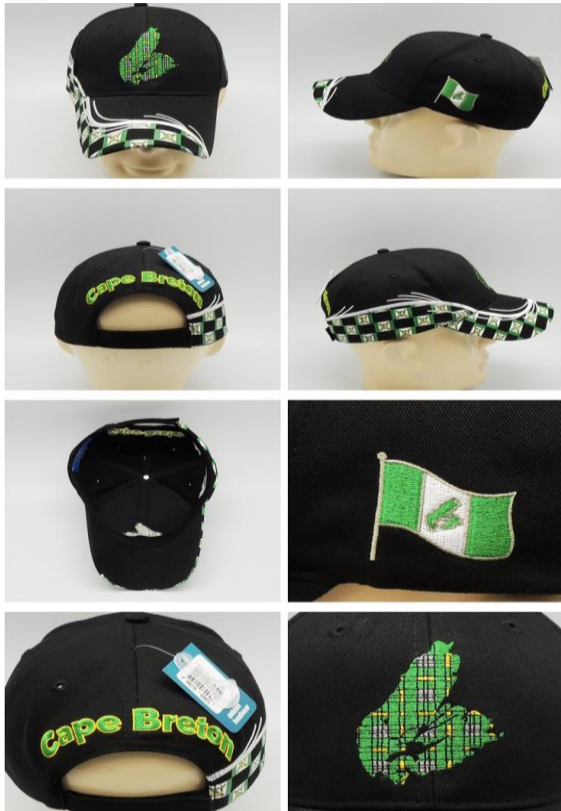

1223-7423-CB-STO - Embossed Hat - Cape Breton - Stone

1223-7423-CB-NAV - Embossed Hat - Cape Breton - Navy

7321-FL-CB-BLK - Checkered Flag Hat-Cape Breton-Black

7305-MA-CB-MTL - Military Cap With Applique-Map-Cape Breton-Military