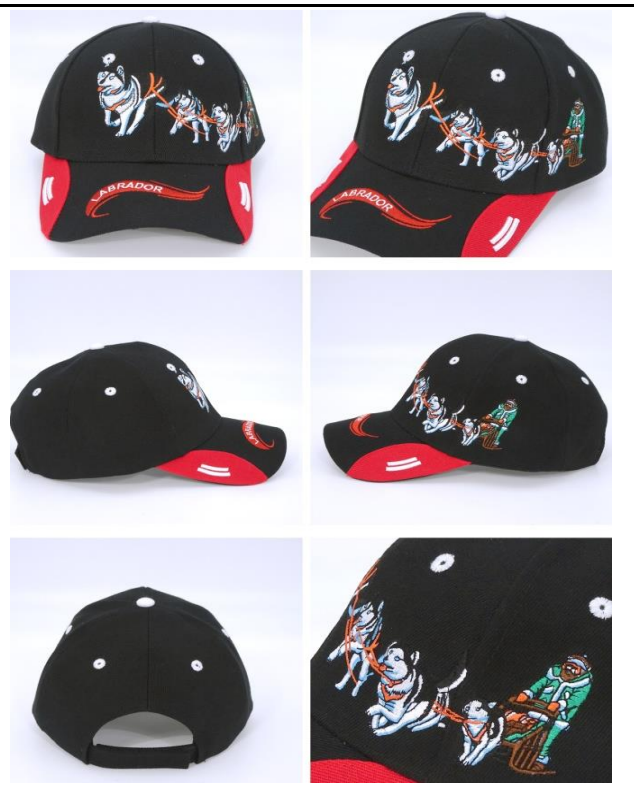

1223-7432-LA-NAV - Embossed Hat- Labrador-Navy

Available 96

1223-7432-LA-STO - Embossed Hat- Labrador-Stone

Available 69

6005-LH-LAB-S/B - Two Tone Cap-Lighthouse-Labrador  
Canada-Stone/Blue

Available 6

6916-FLG-LA- Military Style Cap- Flag-Labrdor Flag

Available 60

7008-IN-BLK - Two Tone LeatherTrimmed Hat-Inukshuk-Black

Avaiable 72

7008-FL-LA-BLK - Two Tone LeatherTrimmed Hat- Flag-Labrador-Black

Avaiable 288

7305-IN-LA-MTL - Military Cap With Applique-Inukshuk-Labrador-Military

Avaiable 66

7321-7482-FL-LA-BLK - Checkered Flag Hat-Labrador-Black

Avaiable 144

7335-MA-LA-BLK - Full Leather Cap-Map-Labrador-Black

Avaiable 150

7466-DS-LA-BLK - Adult Cap-Dog Sled Wrap Embroidery-Labrador-Black

Avaiable 90

Y0610-IN-LA-BLU - Adult Cap-Inukshuk-Labrador-Blue

Avaiable 72

6980-MA-LA-BLK - 3D Sport Cap - Map - Labrador - Black

Avaiable 90