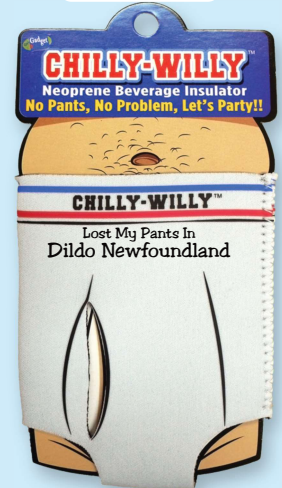

CHILLY-WILLY™

Item#: **NEOCAN-UNDER**
Print Code: PRINT- Solid- XS

Inner qty: 12 pcs. Upc#: 743961002972 Inner qty: 12 pcs. Upc#: 743961009322

Suggested print designs: