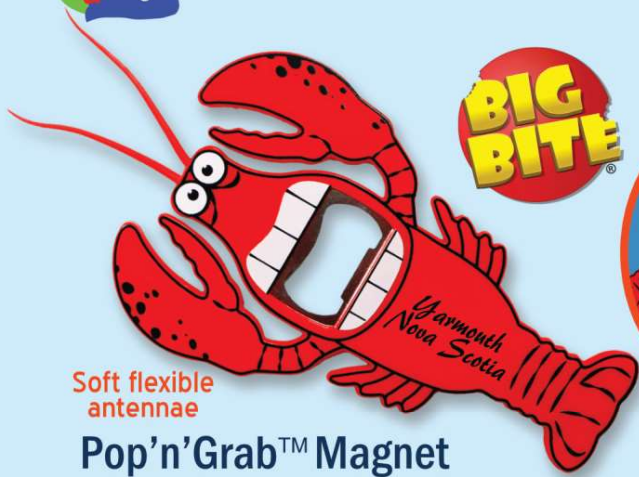

BIG BITE® PUFFIN

Bottle Opener Magnet

Item#: **BO-BB-PU**

Inner/Master: 36/288 pcs.
 Dims: 2" w x 4.25" h
 Upc#: 743961009605
 Print Code: PAD
 Patent Pending

Art and design ©2011 Getagadget, LLC. Austin, TX 78744. All rights reserved.

BIG BITE® SNOWBOARD

Bottle Opener Magnet

Item#: **BO-BB-SNO**

Inner qty: 36 pcs.
 Dims: 1.5" w x 4.9" h
 Upc#: 743961013374
 Print Code: PAD
 Patent Pending

Pop'n'Grab™ Magnet

RING

Metal Bottle Opener

Item#: **RING-BO**

Inner qty: 24 pcs.
 Dims: 1" w x 0.75" h
 Upc#: 4029811211272
 Print Code: Blank Only

Pop'n'Grab™ Magnet

BIG BITE® LOBSTER

Bottle Opener Magnet

Item#: **BO-BB-LO**

Inner qty: 36 pcs.
Dims: 2.9" w x 4.75" h
Upc#: 743961012179
Print Code: PAD

US Patent#: D706,102 S

Art and design ©2012 Getagadget, LLC. Austin, TX 78744. All rights reserved.

Pop'n'Grab™ Magnet

BIG BITE® FISHERMAN

Bottle Opener Magnet

Item#: **BO-BB-FM**

Inner qty: 36 pcs.
Dims: 2.3" w x 4.3" h
Upc#: 743961016481
Print Code: PAD
Patent Pending