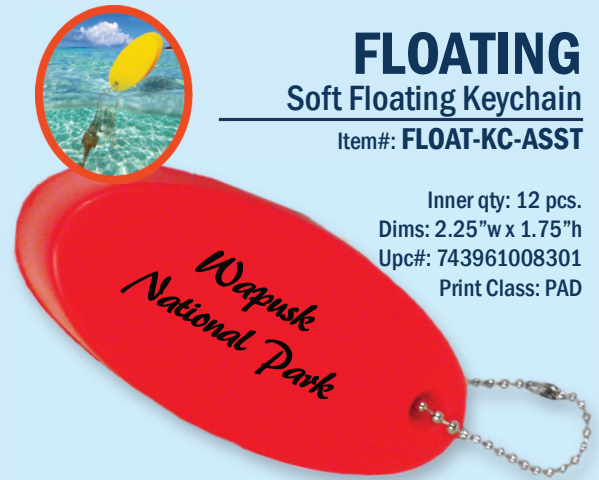

FLOATING Soft Floating Keychain

Item#: FLOAT-KC-ASST

Inner qty: 12 pcs.
Dims: 2.25" w x 1.75" h
Upc#: 743961008301
Print Class: PAD

Keychain only

Art and design ©2015 Getagadget, LLC. Austin, TX 78744

CHILL-STICK™ Neoprene 6-pack Cooler Tube

Item#: CHST

Inner/Master: 12/24 pcs.
Dims: 4.5" w x 28" h
Upc#: 743961006000
Print Class: PRINT-Solid-MD

- Fits 6 standard 12 oz. cans
- Shoulder strap for convenient carrying
- Zipper closure secures contents
- Available in a variety of styles

Suggested print designs:

Print Code: PRINT- Solid- MD