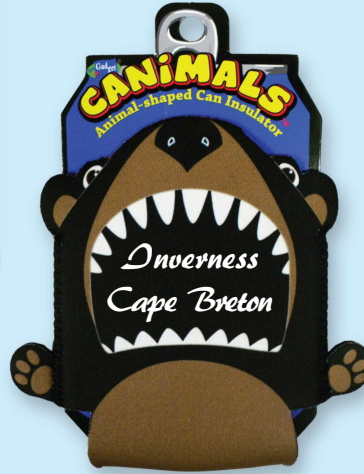

CANIMAL™ BEAR

Item#: **CANIMAL-BB**
Print Code: PRINT- Solid- MD

Suggested print designs: