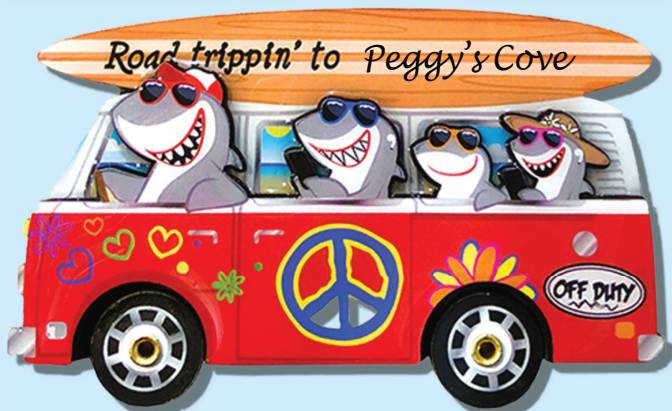

Item#: **BUS-MAG-SHARK**

Dims: 0.4" l x 4" w x 2.65" h
Print Class: PAD

Item#: **BUS-MAG-PUFFIN**

Dims: 0.4" l x 4" w x 2.65" h
Print Class: PAD