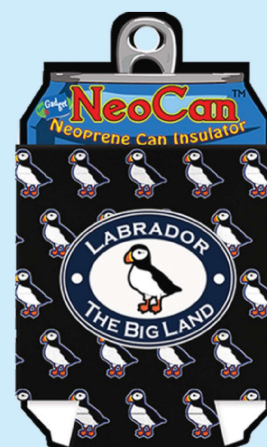

HUNTER CAMO

Item#: NEOCAN-CAM02
Print Code: PRINT- Solid- MD

PINK CAMO

Item#: NEOCAN-CAMO-PINK
Print Code: PRINT- Solid- MD

ANCHOR ICON

Item#: NEOCAN-ICON-ANCHOR
Print Code: PRINT- 2Tone Oval-Anchor-SM

PUFFIN ICON