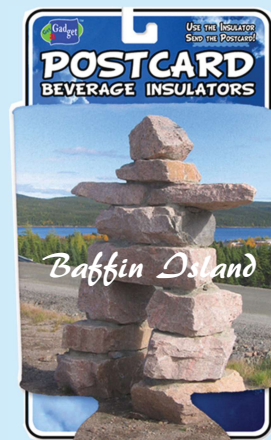

MOOSE

Item#:NEOCAN-MO
Print Code: PRINT- Solid- MD

INUKSHUK

Item#:NEOCAN-INUK
Print Code: PRINT- Solid- MD

LIGHTHOUSE

Item#:NEOCAN-LH
Print Code: PRINT- Solid- MD

Inner qty: 12 pcs. Upc#: 743961006031

CANADA FLAG