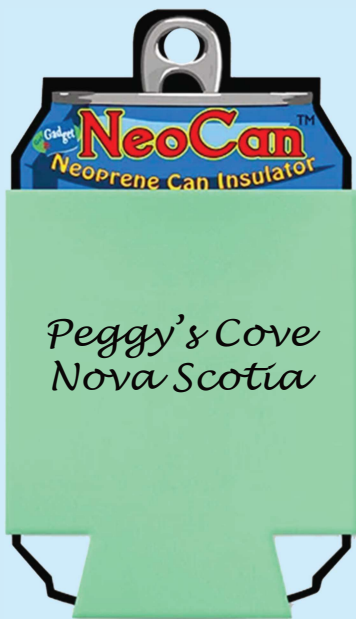

*Peggy's Cove
Nova Scotia*

SKINNY NEOCAN

Item#: **NEOSK-**
Print Code: PRINT- Solid- MD

*Hopewell Rocks
New Brunswick*

PARTY POPPER BOTTLE INSULATOR

Item#: **PPOP-**
Print Code: PRINT- Solid- MD

*Banff
Alberta*